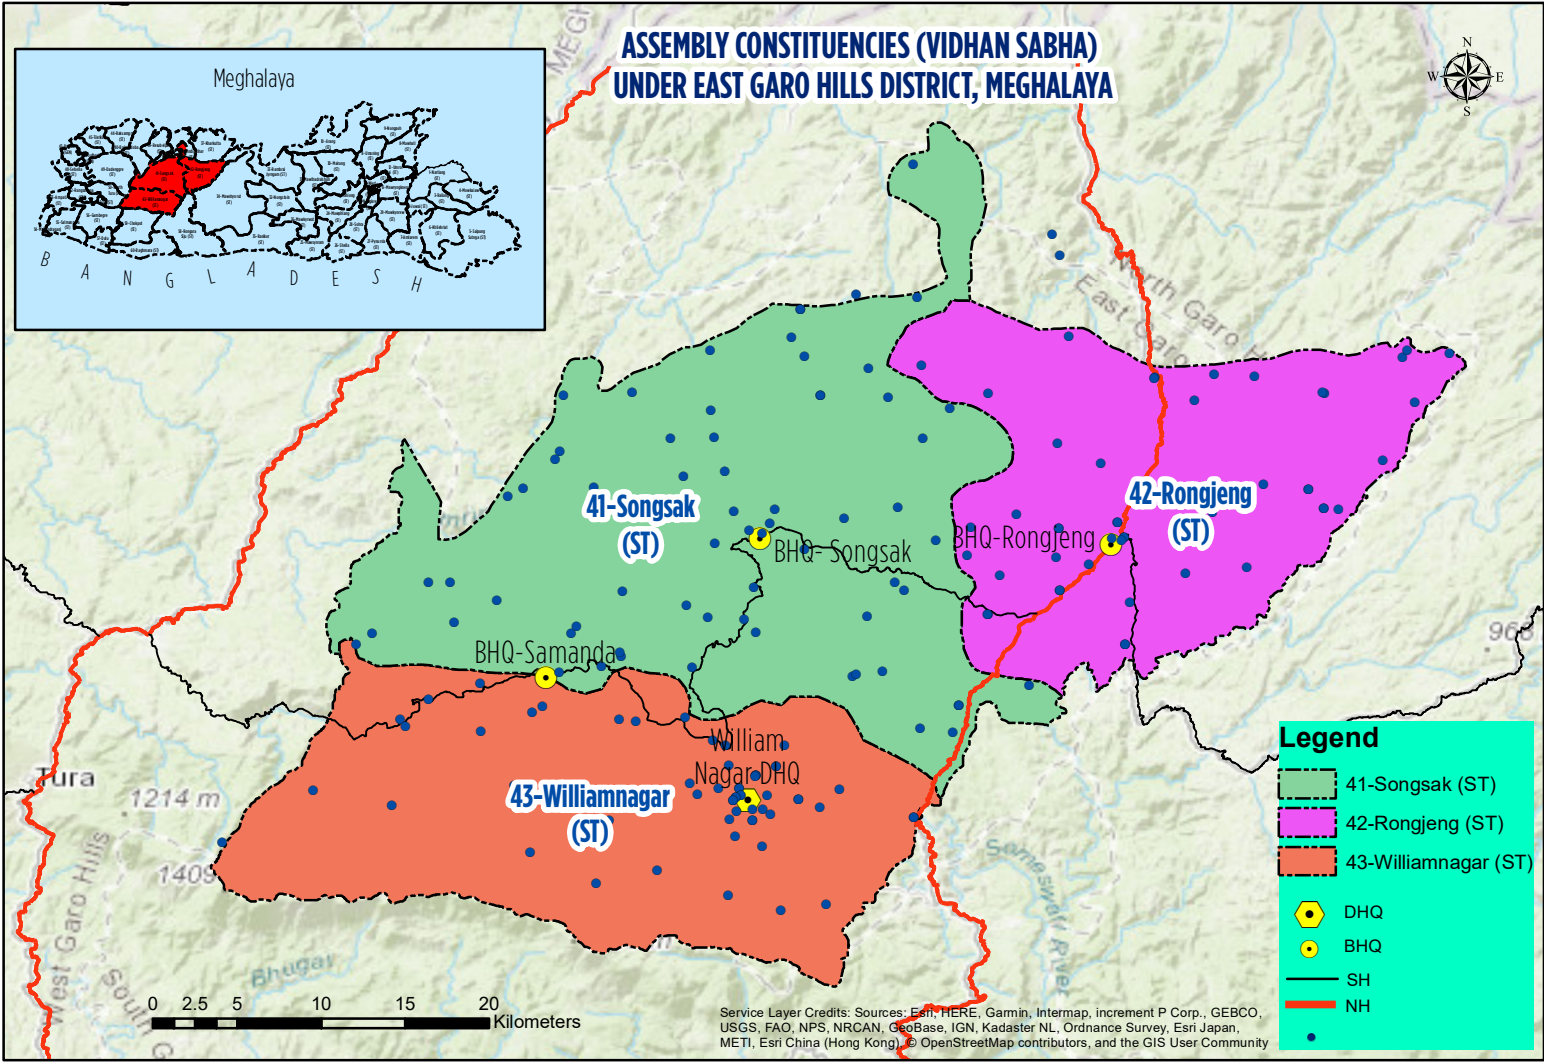

ASSEMBLY CONSTITUENCIES (VIDHAN SABHA) UNDER EAST GARO HILLS DISTRICT, MEGHALAYA

Legend

- 41-Songsak (ST)
- 42-Rongjeng (ST)
- 43-Williamnagar (ST)
- DHQ
- BHO
- SH
- NH
- •