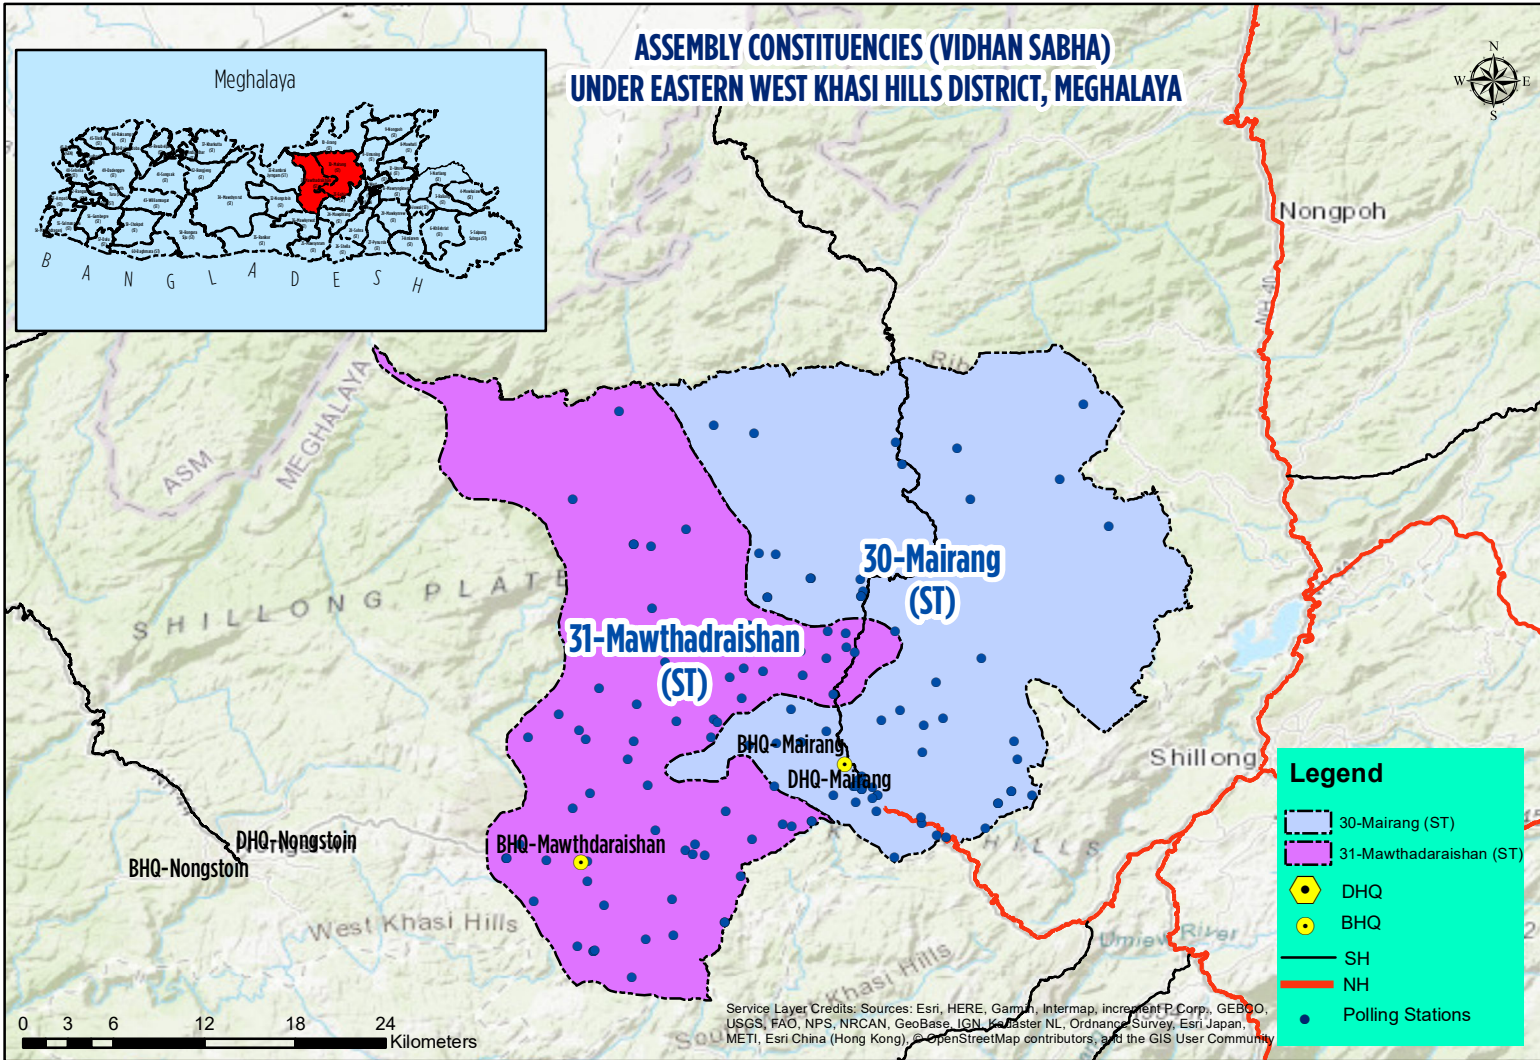

ASSEMBLY CONSTITUENCIES (VIDHAN SABHA) UNDER EASTERN WEST KHASI HILLS DISTRICT, MEGHALAYA

Legend

- 30-Mairang (ST)
- 31-Mawthadraishan (ST)
- DHQ
- BHQ
- SH
- NH
- Polling Stations

0 3 6 12 18 24 Kilometers