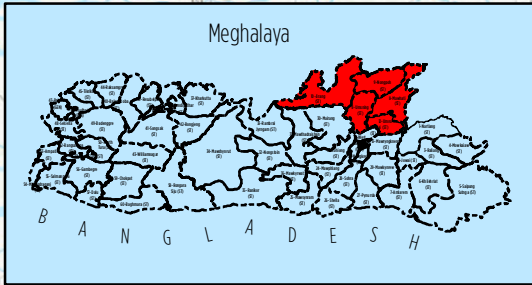

ASSEMBLY CONSTITUENCIES (VIDHAN SABHA) UNDER RI BHOI DISTRICT, MEGHALAYA

Legend

- 10-Jirang (ST)
- 11-Umsning (ST)
- 12-Umroi (ST)
- 8-Mawhati (ST)
- 9-Nongpoh (ST)
- DHQ
- BHQ
- SH
- NH
- Polling Stations