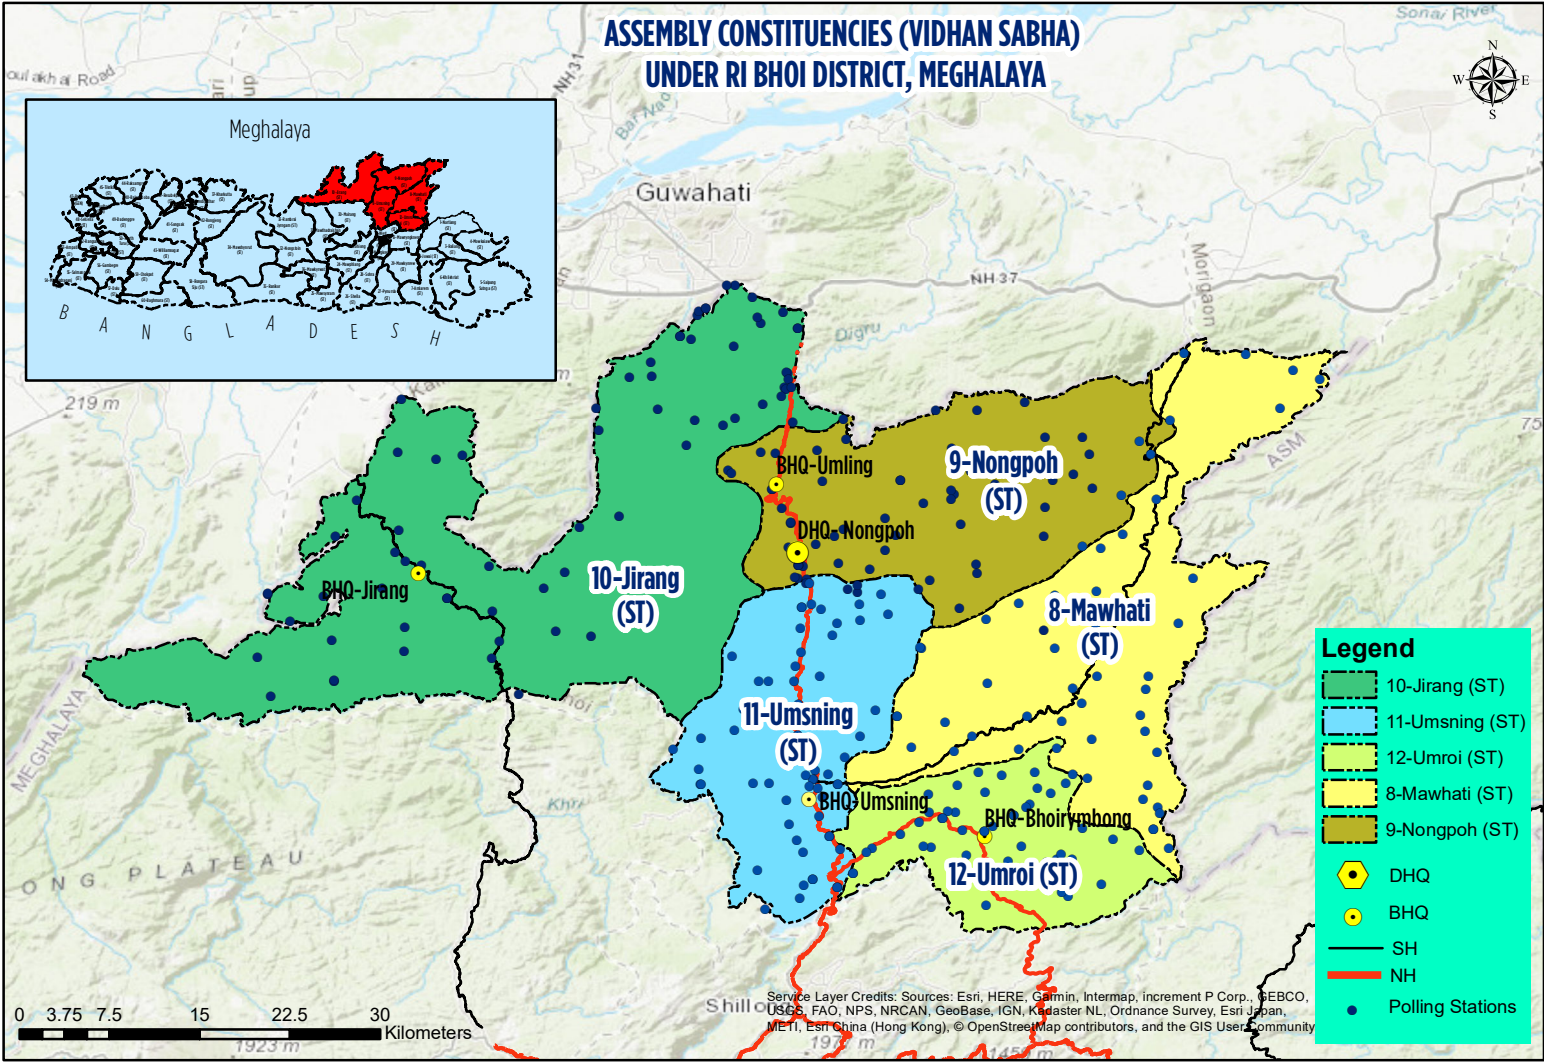

ASSEMBLY CONSTITUENCIES (VIDHAN SABHA) UNDER RI BHOI DISTRICT, MEGHALAYA

Legend

- 10-Jirang (ST)
- 11-Umsning (ST)
- 12-Umroi (ST)
- 8-Mawhati (ST)
- 9-Nongpoh (ST)
- DHQ
- BHQ
- SH
- NH
- Polling Stations

Service Layer Credits: Sources: Esri, HERE, Garmin, Intermap, increment P Corp., GEBCO, USGS, FAO, NPS, NRCAN, GeoBase, IGN, Kadaster NL, Ordnance Survey, Esri Japan, METI, Esri China (Hong Kong), © OpenStreetMap contributors, and the GIS User Community