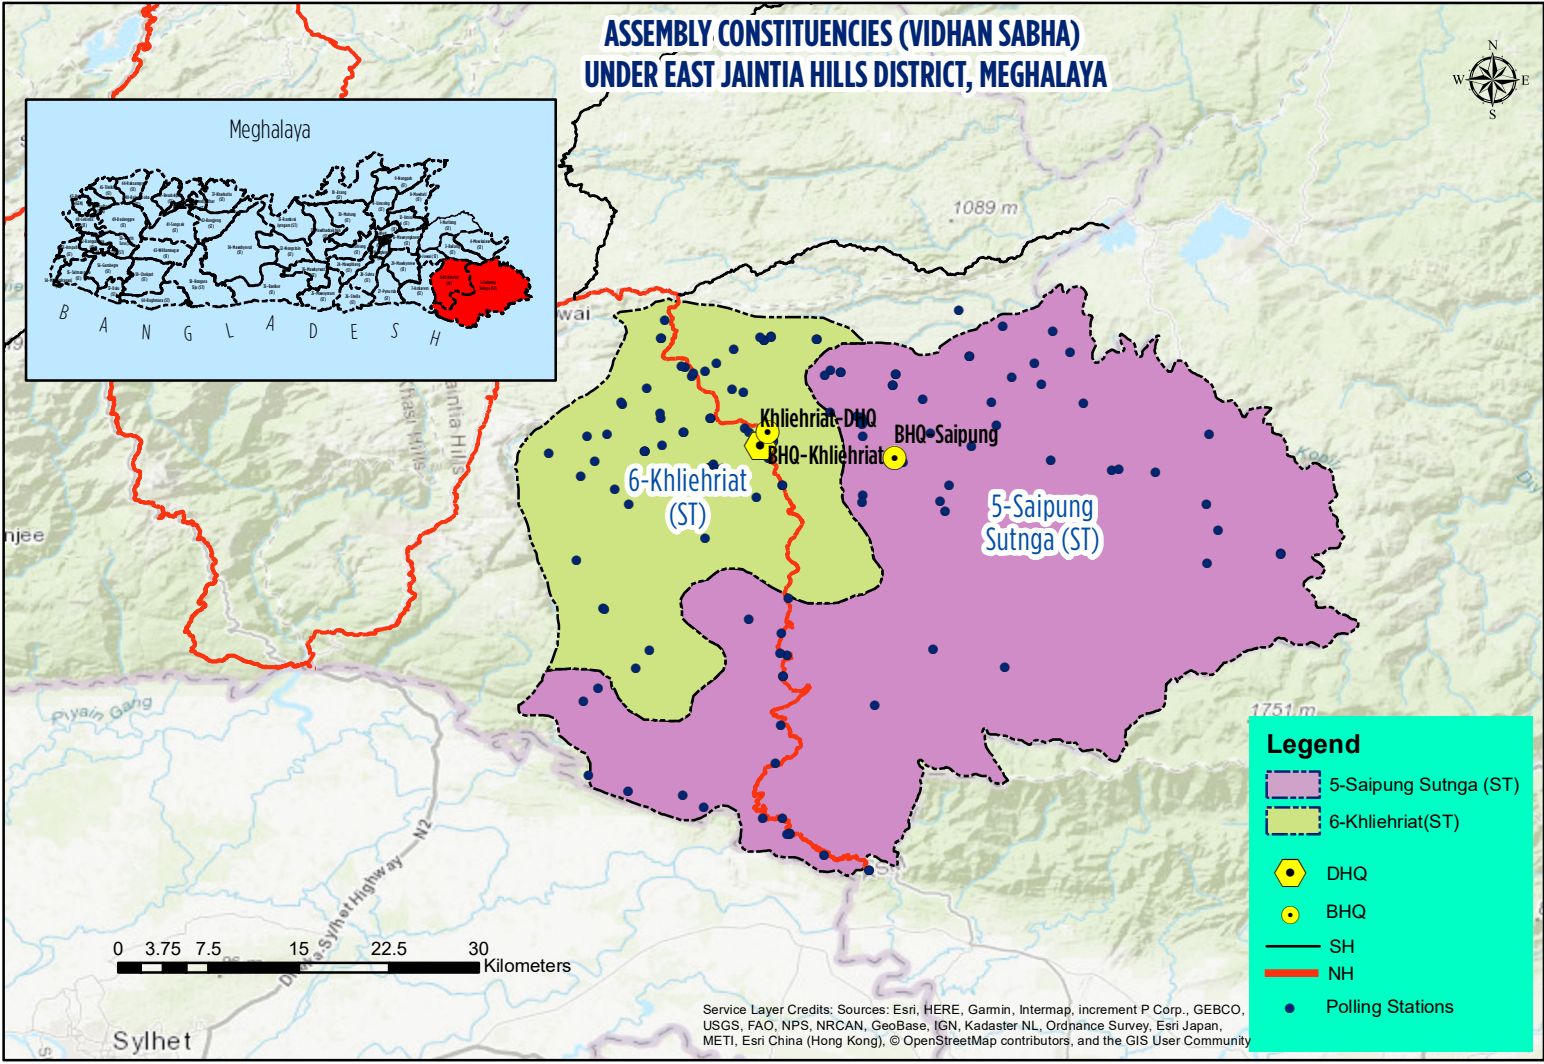

# ASSEMBLY CONSTITUENCIES (VIDHAN SABHA) UNDER EAST JAINTIA HILLS DISTRICT, MEGHALAYA

**Legend**

- 5-Saipung Sutnga (ST)
- 6-Khliehriat (ST)
- DHQ
- BHQ
- SH
- NH
- Polling Stations

Service Layer Credits: Sources: Esri, HERE, Garmin, Intermap, increment P Corp., GEBCO, USGS, FAO, NPS, NRCAN, GeoBase, IGN, Kadaster NL, Ordnance Survey, Esri Japan, METI, Esri China (Hong Kong), © OpenStreetMap contributors, and the GIS User Community