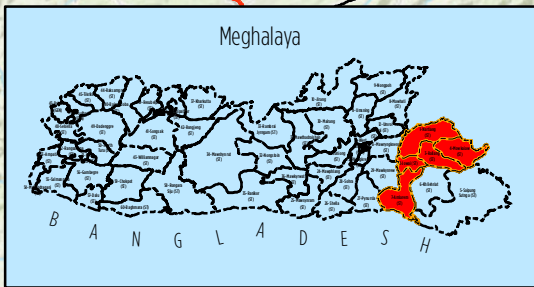

ASSEMBLY CONSTITUENCIES (VIDHAN SABHA) UNDER WEST JAINTIA HILLS DISTRICT, MEGHALAYA

Legend

- 1-Nartiang (ST)
- 2-Jowai (ST)
- 3-Raliang (ST)
- 4-Mowkaiaw (ST)
- 7-Amlarem (ST)
- DHQ
- SDO HQ
- BHQ
- SH
- NH
- Polling Stations