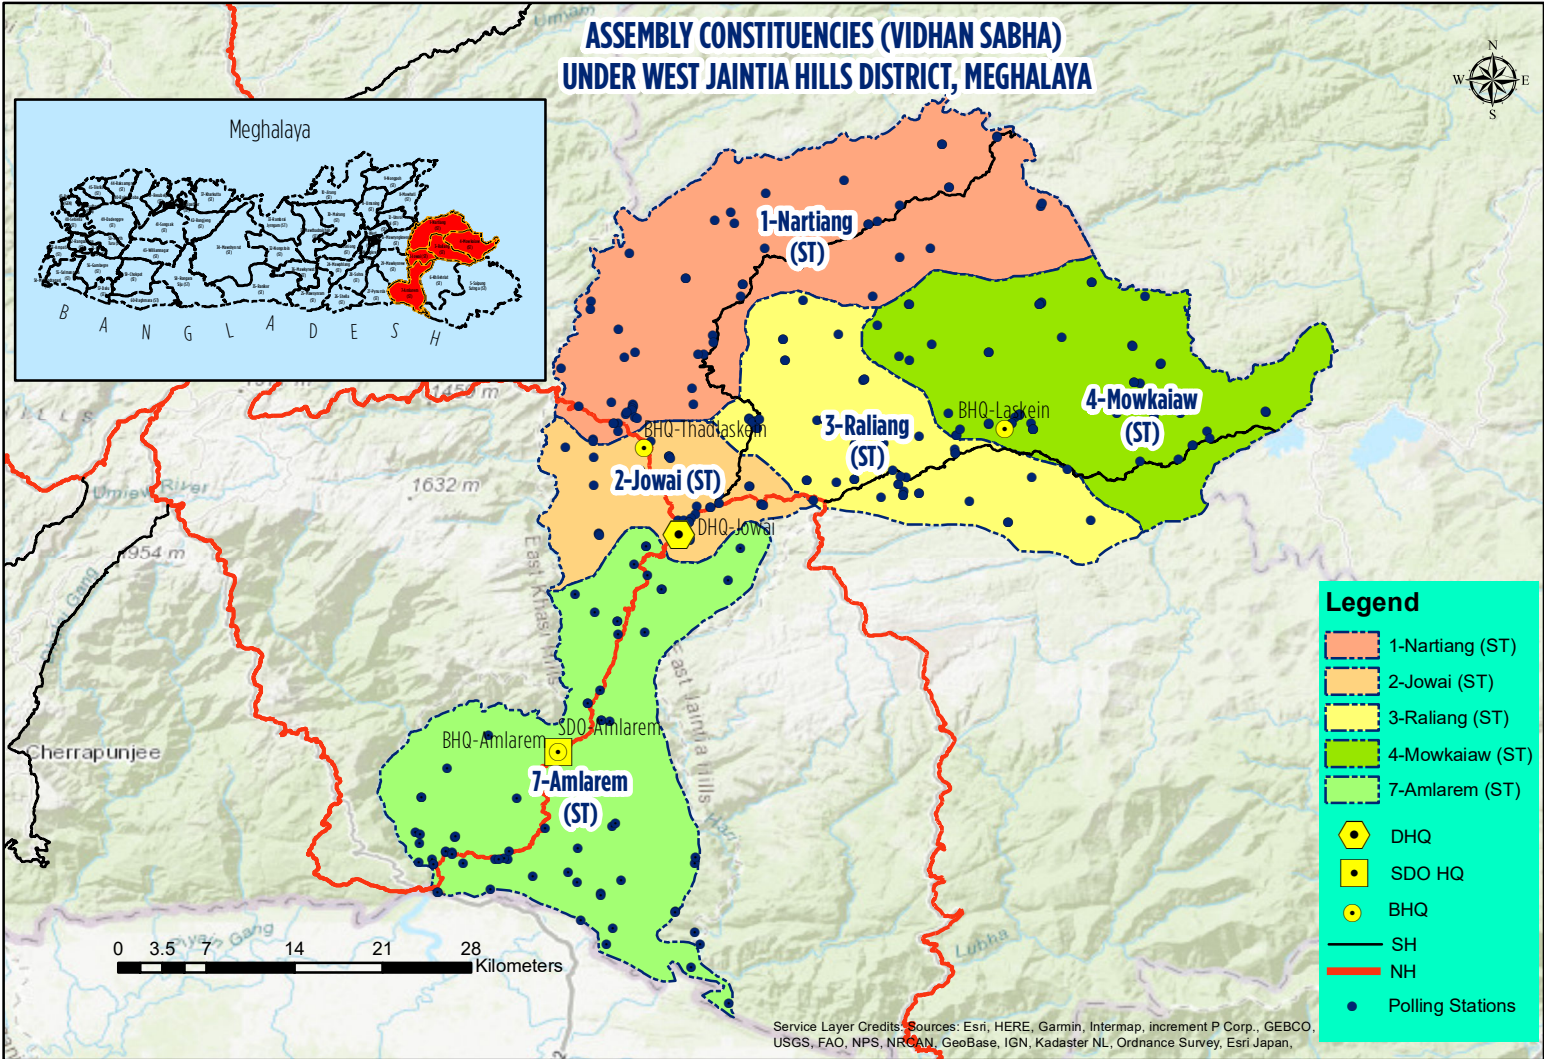

ASSEMBLY CONSTITUENCIES (VIDHAN SABHA) UNDER WEST JAINTIA HILLS DISTRICT, MEGHALAYA

Legend

- 1-Nartiang (ST)
- 2-Jowai (ST)
- 3-Raliang (ST)
- 4-Mowkaiaw (ST)
- 7-Amlarem (ST)
- DHQ
- SDO HQ
- BHQ
- SH
- NH
- Polling Stations

Service Layer Credits: Sources: Esri, HERE, Garmin, Intermap, increment P Corp., GEBCO, USGS, FAO, NPS, NRCAN, GeoBase, IGN, Kadaster NL, Ordnance Survey, Esri Japan,