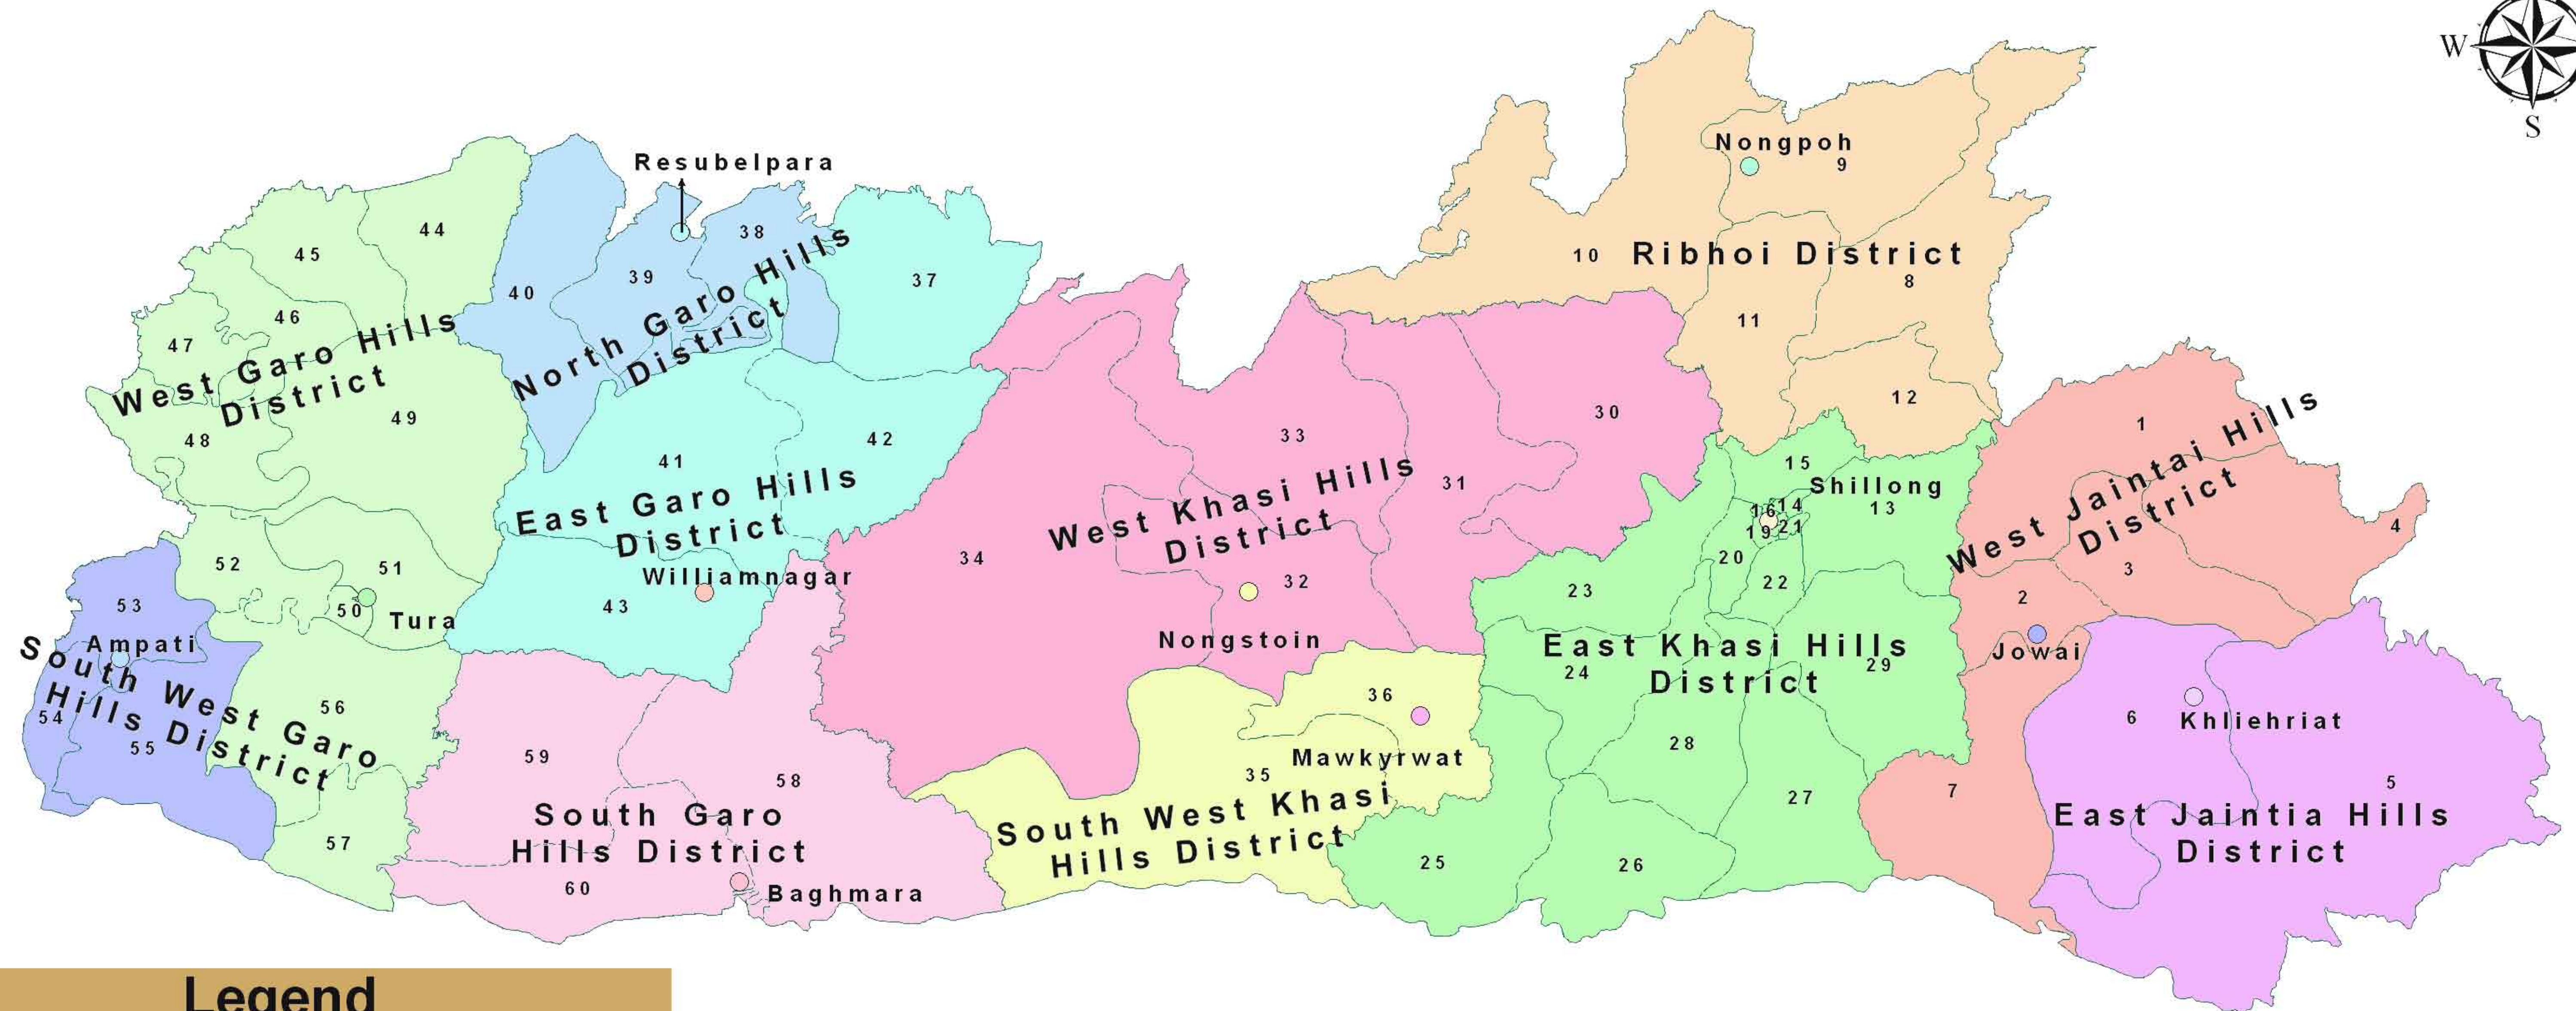

MEGHALAYA DISTRICTS, LIST OF ASSEMBLY CONSTITUENCIES

Legend

District Headquarter District boundary

- | | |
|----------------|--------------------------|
| ● Khliehriat | ■ East Jaintia Hills |
| ● Jowai | ■ West Jaintia Hills |
| ● Shillong | ■ East Khasi Hills |
| ● Nongpoh | ■ Ribhoi |
| ● Nongstoin | ■ West Khasi Hills |
| ● Mawkyrwat | ■ South West Khasi hills |
| ● Williamnagar | ■ East Garo Hills |
| ● Resubelpara | ■ North Garo Hills |
| ● Tura | ■ West Garo Hills |
| ● Ampati | ■ South West Garo Hills |
| ● Baghmara | ■ South Garo Hills |

LIST OF ASEMBLY CONSTITUENCIES ALONG WITH DISTRICTS

WEST JAINTIA HILLS

- 1-Nartiang (ST)
- 2-Jowai (ST)
- 3-Raliang (ST)
- 4-Mowkaiaw (ST)
- 7-Amlarem (ST)

EAST JAINTIA HILLS

- 5-Sutnga Saipung (ST)
- 6-Khliehriat (ST)

RIBHOI

- 8-Mawhati (ST)
- 9-Nongpoh (ST)
- 10-Jirang (ST)
- 11-Umsning (ST)
- 12-Umroi (ST)

EAST KHASI HILLS

- 13-Mawryngkneng (ST)
- 14-Pynthorumkhrach (GEN)
- 15-Mawlai (ST)
- 16-East Shillong (ST)
- 17-North Shillong (ST)
- 18-West Shillong (GEN)
- 19-South Shillong (GEN)
- 20-Mylliem (ST)
- 21-Nongthymmai (ST)
- 22-Nongkrem (ST)
- 23-Sohiong (ST)
- 24-Mawphlang (ST)
- 25-Mawsynram (ST)
- 26-Shella (ST)
- 27-Pynursla (ST)
- 28-Sohra (ST)
- 29-Mawkynew (ST)

- 37-Kharkutta (ST)
- 38-Mendipathar (ST)
- 39-Resubelpara (ST)
- 40-Bajengdoba (ST)

EAST GARO HILLS

- 41-Songsak (ST)
- 42-Rongjeng (ST)
- 43-William Nagar (ST)

WEST GARO HILLS

- 44-Raksamgre (ST)
- 45-Tikrikilla (ST)
- 46-Phulbari (GEN)
- 47-Rajabala (GEN)
- 48-Selsella (ST)
- 49-Dadenggre (ST)
- 50-North Tura (ST)
- 51-South Tura (ST)
- 52-Rangsakona (ST)
- 56-Gambegre (ST)
- 57-Dalu (ST)